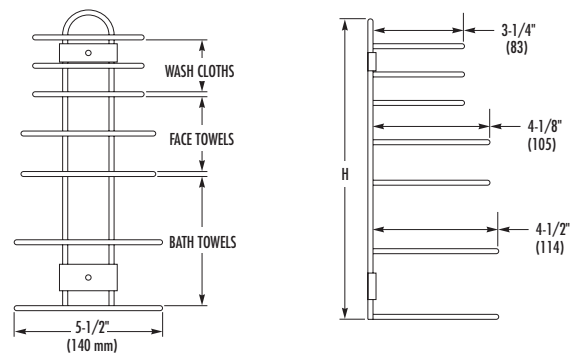

OPTIONAL FEATURES:

Feature	Suffix
<input type="checkbox"/> Towel bar - 12"	-1290
<input type="checkbox"/> Towel bar - 16"	-1690

GUIDE SPECIFICATION:

Surface mounted towel holder shall be fabricated of heavy gauge steel with a polished chrome finish.

Towel Holder shall be Bradley Model 9282 (9283, 9284).

Towel Holder Height	
Model	Height
9282	11-1/4"
9283	16-3/4"
9284	28"

Document No. 8930

This information is subject to change without formal notice.
© 2007 Bradley Corporation
4-2-2007