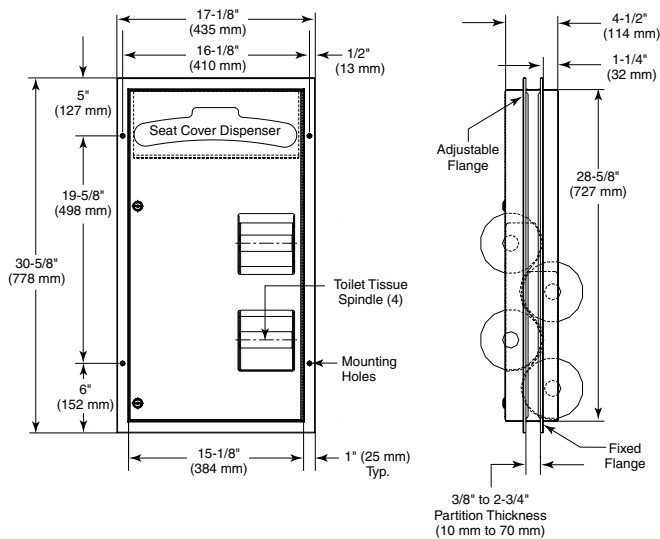

COMBINATION UNIT

- Partition-Mounted
- Serves Two Compartments
- Seat Cover Dispenser
- Dual Roll Tissue Dispenser

CONSTRUCTION:

- **FLANGE** fabricated of type 304 (18-8), 22 gauge stainless steel with exposed surfaces in architectural satin finish. Flange of one piece seamless construction, 1" wide with 1/4" return.
- **CABINET** fabricated of type 304 (18-8), 22 gauge stainless steel with exposed surfaces in architectural satin finish. Welded construction with burr-free edges.
- **DOOR** fabricated of type 304 (18-8), 18 gauge stainless steel with full length piano hinge and tumbler lock keyed like other Bradley units.
- **SPINDLES** of polyethylene, non-removable by user.

CAPACITY:

Toilet Seat Cover Dispensers - standard single-fold or half-fold toilet seat covers; Toilet Tissue Dispensers - four standard core toilet tissue rolls through 5-1/4" in diameter.

OPERATION:

Hinged access door permits servicing of components from one side.

INSTALLATION:

Requires partition opening 15-3/8"W x 28-7/8"H. (Location of hole and dimensions should be noted in partition specifications.) Flanges adjustable for partitions from 3/8" to 2-3/4" thick. Remove one flange and install cabinet in partition opening flush against partition. Position flanges on both sides of cabinet and secure with mounting screws (included) at holes provided.

GUIDE SPECIFICATION:

Partition-mounted combination unit shall include toilet seat cover dispenser and toilet tissue dispenser and be fabricated of type 304 (18-8), heavy gauge stainless steel with seamless exposed surfaces in satin finish. Door and back panel shall be 18 gauge. Door shall have piano hinge and tumbler locks.